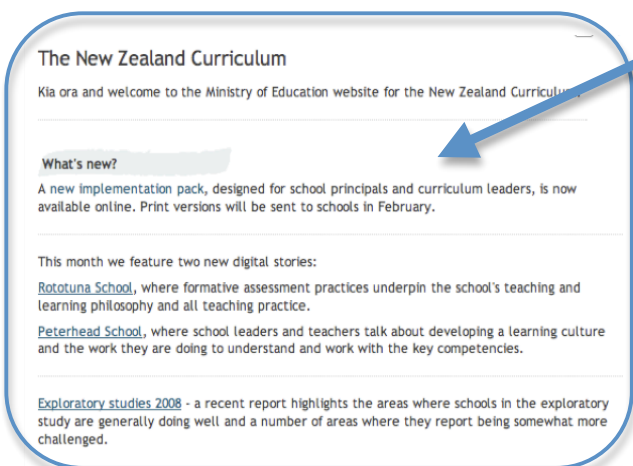

What's new

On the front page you will see the 'What's new?' section. Each month the information on the front page changes to reflect what has been added to the site.